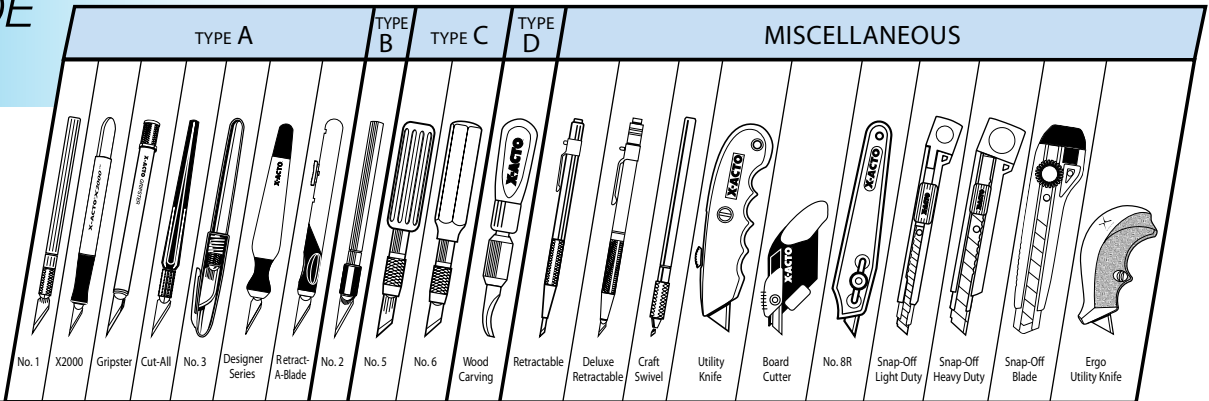

KNIFE/BLADE MATRIX

	TYPE A	TYPE B	TYPE C	TYPE D	MISCELLANEOUS
No. 1 X2000					
Gripster					
Cut-All					
No. 3 Designer Series					
Retract-A-Blade					
No. 2					
No. 5					
No. 6					
Wood Carving					
Retractable					
Deluxe Retractable					
Craft Swivel					
Utility Knife					
Board Cutter					
No. 8R					
Snap-Off Light Duty					
Snap-Off Heavy Duty					
Snap-Off Blade					
Ergo Utility Knife					
No. 2 Large, Fine Point					
No. 8R Lightweight Utility					
No. 10 General Purpose					
No. 11 Classic					
No. 12 Mini Curved Carving					
No. 15 Keyhole Saw					
No. 16 Scoring					
No. 17 Lightweight Chiseling					
No. 18 Heavyweight Chiseling					
No. 19 Angled Wood Chiseling					
No. 22 Large Curved Carving					
No. 23 Corner Stripping					
No. 24 Deburring					
No. 25 Large Contoured					
No. 26 Whittling					
No. 28 Concave Carving					
Retractable					
Deluxe Retractable					
Craft Swivel					
Heavy-Duty Utility Blade					
Snap-Off Light-Duty					
Snap-Off Heavy-Duty					
No. 1 Precision Blade Assortment					
No. 2 Heavy-Duty Blade Assortment					
104 3/4" Concave Carving Woodcarving Blade					
Router Assortment					
5/16" Small Round					
9/16" Large Round					
V Carving					
1/2" Square Carving					
Saw Blades					
235 Medium Saw					
239 Extra Fine Saw					

Compatible Knife/Blade Combinations

Tuck Pack Package of 5 Blades

Safety Dispenser of 15 Blades

WARNING: X-ACTO blades are extremely sharp. Use with caution. Wear safety goggles.